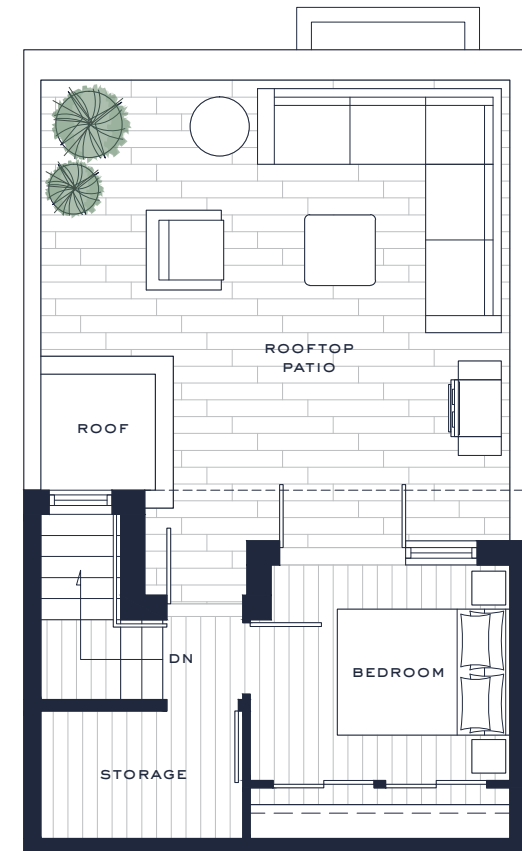

Main

Upper - Level 2

Upper - Level 3

W King Edward Ave

TH E2 Terrace Collection

4 Bedrooms
2.5 Bathrooms

Interior: 1,521 Sq Ft
Exterior: 580 Sq Ft
Total: 2,101 Sq Ft

This is not an offering for sale. Any such offering can only be made with a disclosure statement. The developer reserves the right to make changes and modifications to the information contained herein without prior notice. Dimensions, sizes, areas, specifications layout and materials are approximate only and subject to change without notice. E.&O.E.