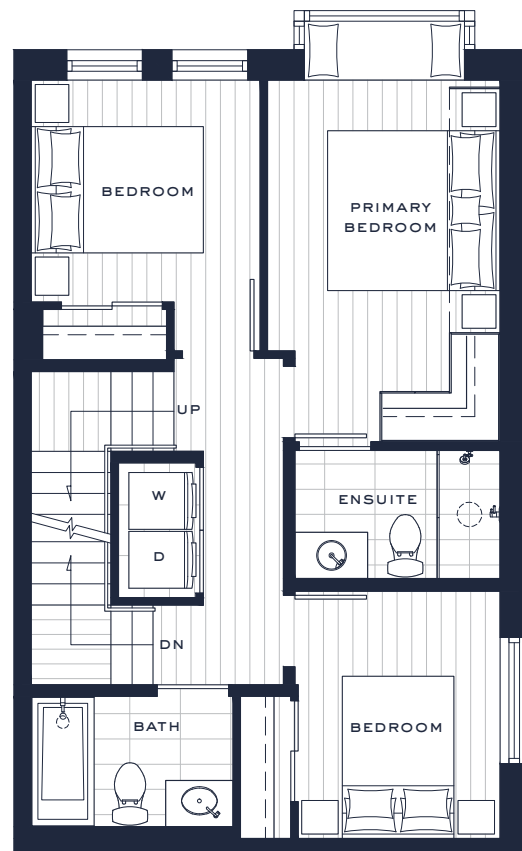

Main

Upper - Level 2

Upper - Level 3

W King Edward Ave

TH E2 Terrace Collection

4 Bedrooms
2.5 Bathrooms

Interior: 1,521 Sq Ft
Exterior: 580 Sq Ft
Total: 2,101 Sq Ft

This is not an offering for sale. Any such offering can only be made with a disclosure statement. The developer reserves the right to make changes and modifications to the information contained herein without prior notice. Dimensions, sizes, areas, specifications layout and materials are approximate only and subject to change without notice. E.&O.E.