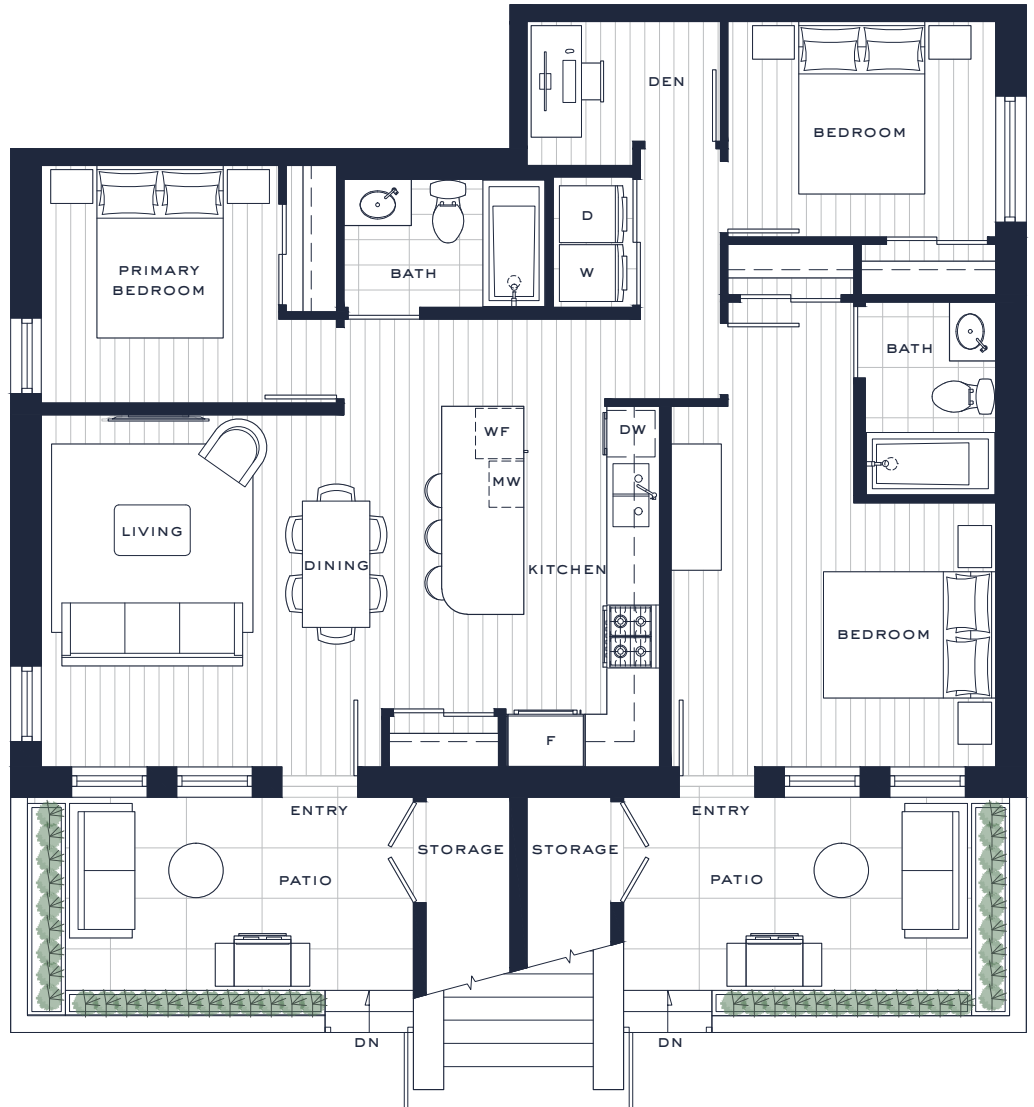

## C Plan Garden Collection

3 Bedroom + Den  
2 Bathroom

Interior: 1,138 Sq Ft

Exterior: 295 Sq Ft

Additional Secured  
Storage: 60 Sq Ft

Total: 1,493 Sq Ft

W King Edward Ave

This is not an offering for sale. Any such offering can only be made with a disclosure statement. The developer reserves the right to make changes and modifications to the information contained herein without prior notice. Dimensions, sizes, areas, specifications layout and materials are approximate only and subject to change without notice. E.&O.E.