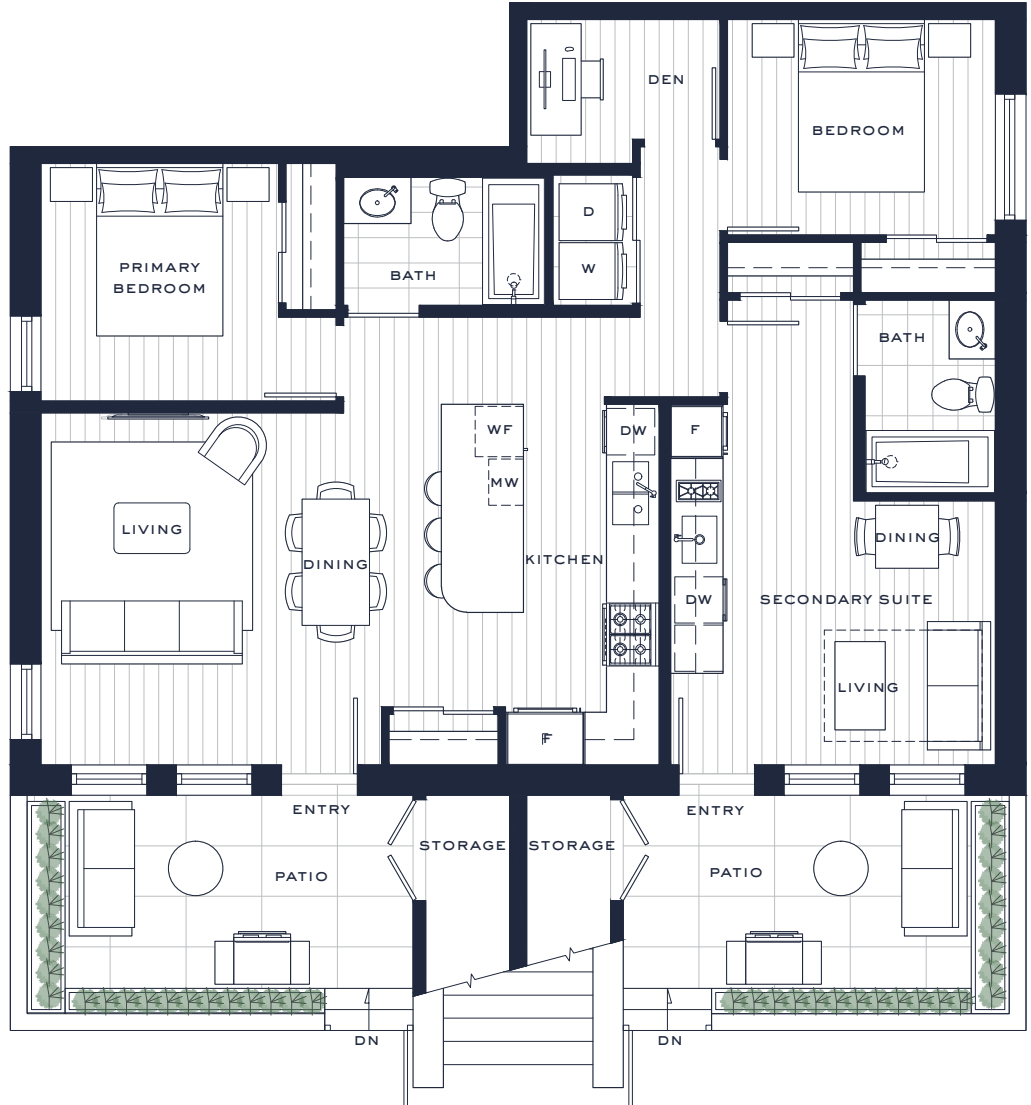

KING & COLUMBIA

C Plan Garden Collection

2 Bedroom + Den + Secondary Suite
2 Bathroom

Interior: 1,138 Sq Ft

Exterior: 295 Sq Ft

Additional Secured
Storage: 60 Sq Ft

Total: 1,493 Sq Ft

W King Edward Ave