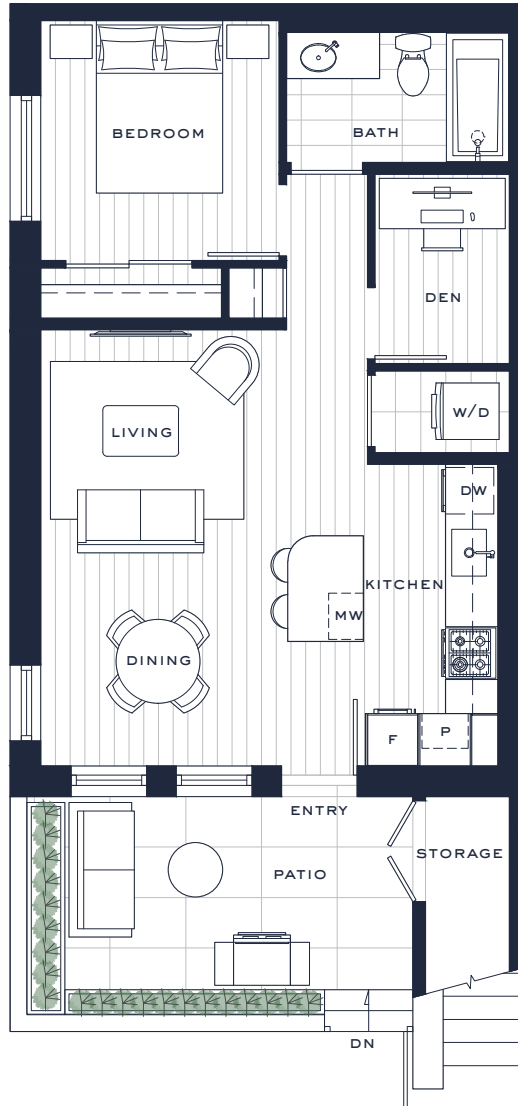

KING & COLUMBIA

B Plan Garden Collection

1 Bedroom + Den
1 Bathroom

Interior: 625 Sq Ft

Exterior: 147 Sq Ft

Additional Secured
Storage: 30 Sq Ft

Total: 802 Sq Ft

W King Edward Ave