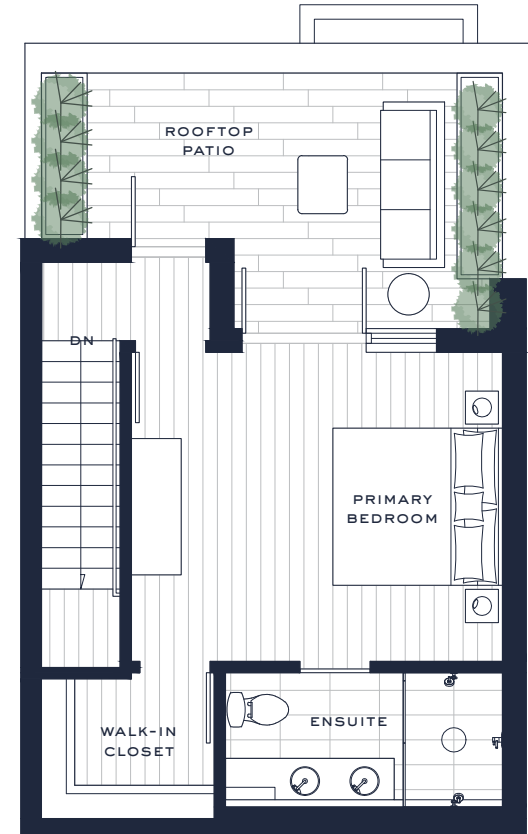

Lower

Main

Upper - Level 2

Upper - Level 3

W King Edward Ave

TH A1 Courtyard Collection

4 Bedrooms
3.5 Bathrooms

Interior: 1,887 Sq Ft
Exterior: 409 Sq Ft
Total: 2,296 Sq Ft