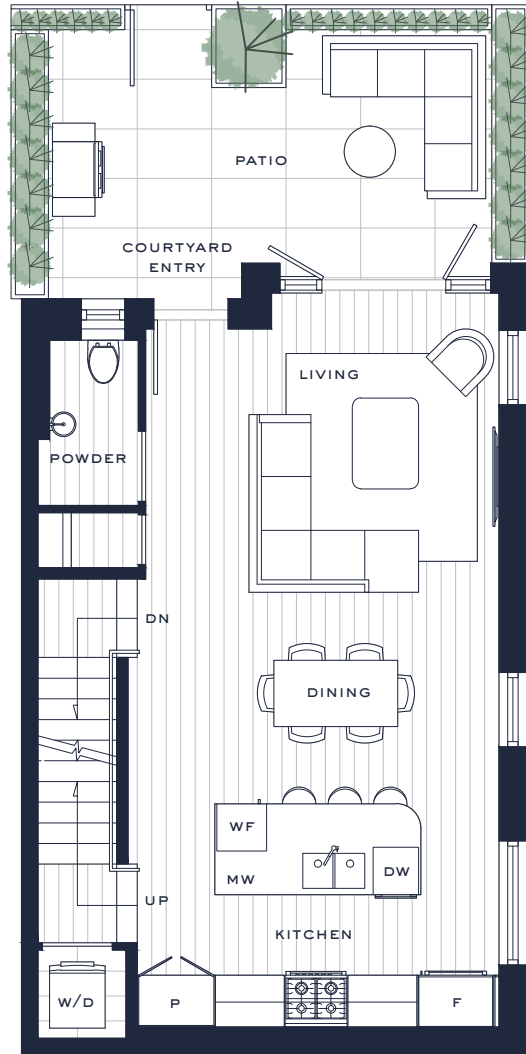

Lower

Main

Upper - Level 2

Upper - Level 3

W King Edward Ave

TH A1 Courtyard Collection

4 Bedrooms
3.5 Bathrooms

Interior: 1,887 Sq Ft
Exterior: 409 Sq Ft
Total: 2,296 Sq Ft