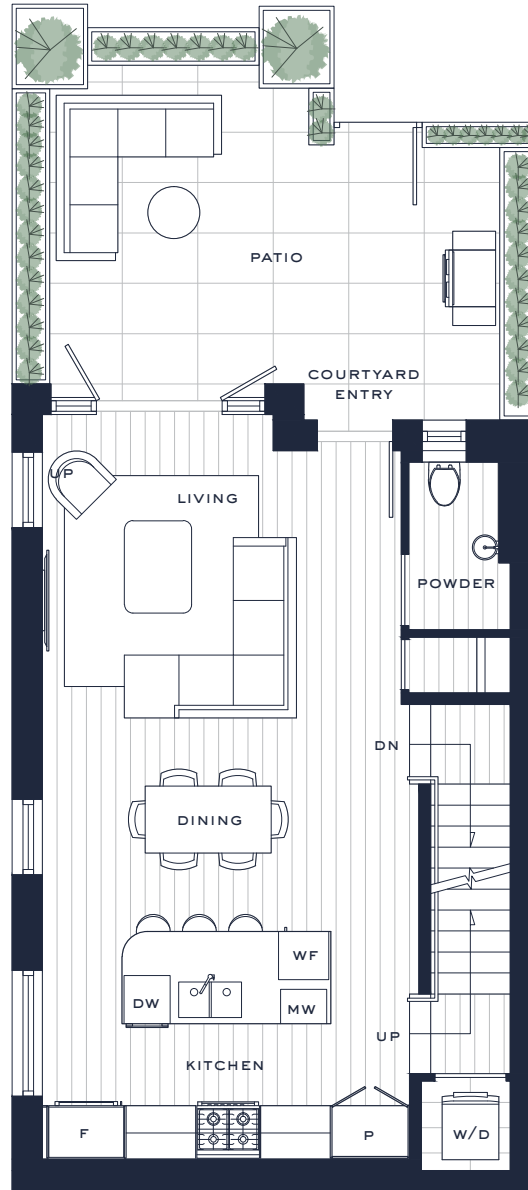

Lower

Main

Upper - Level 2

Upper - Level 3

W King Edward Ave

TH A1 Courtyard Collection

4 Bedrooms
3.5 Bathrooms

Interior: 1,939 Sq Ft
Exterior: 449 Sq Ft
Total: 2,388 Sq Ft