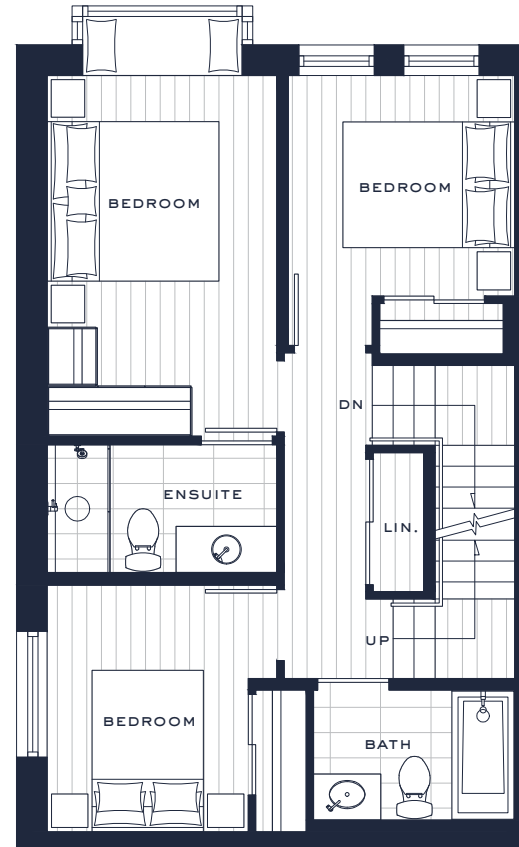

Lower

Main

Upper - Level 2

Upper - Level 3

W King Edward Ave

TH A1 Courtyard Collection

4 Bedrooms
3.5 Bathrooms

Interior: 1,939 Sq Ft
Exterior: 449 Sq Ft
Total: 2,388 Sq Ft