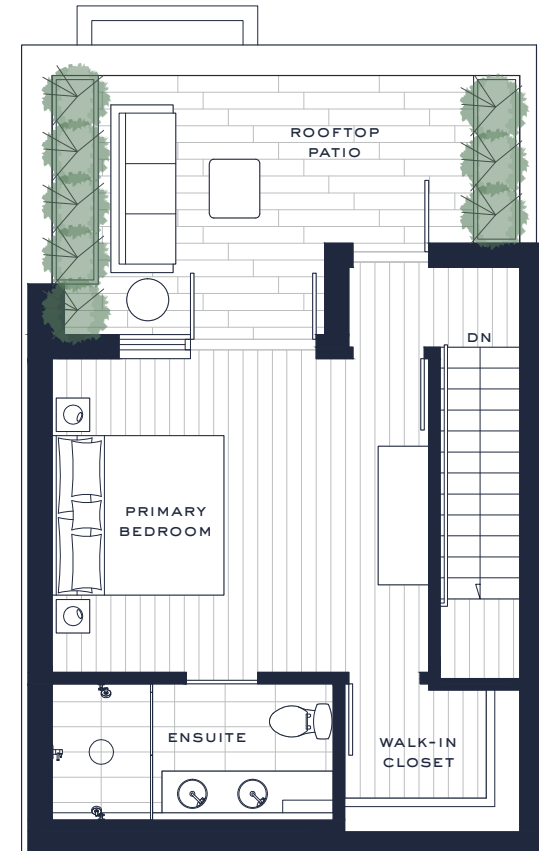

Lower

Main

Upper - Level 2

Upper - Level 3

W King Edward Ave

TH A1 Courtyard Collection

4 Bedrooms
3.5 Bathrooms

Interior: 1,939 Sq Ft
Exterior: 449 Sq Ft
Total: 2,388 Sq Ft