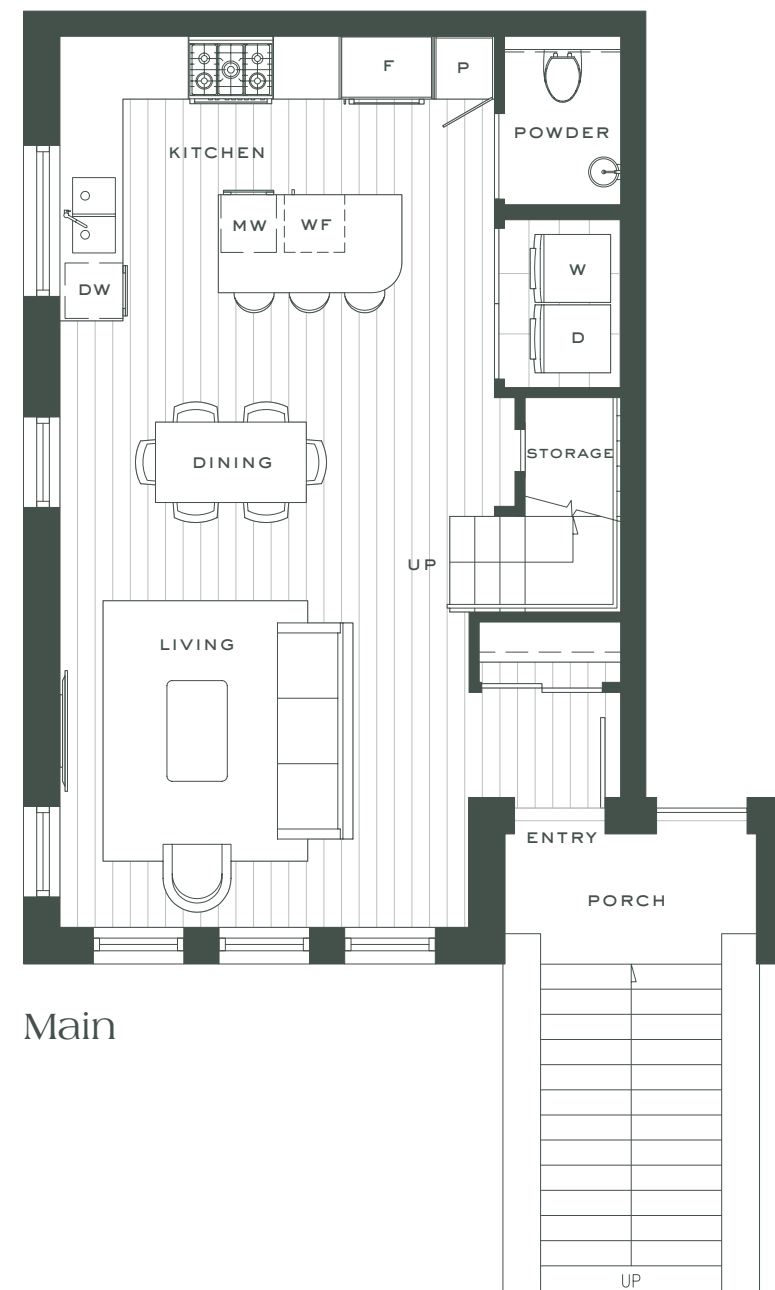

Upper - Level 3

Upper - Level 2

Main

# THE

Terrace Collection

3 Bedrooms

2.5 Bathrooms

Interior: 1,368 Sq Ft

Exterior: 456-457 Sq Ft

Additional Secured Storage

Total: 1,824-1,825 Sq Ft