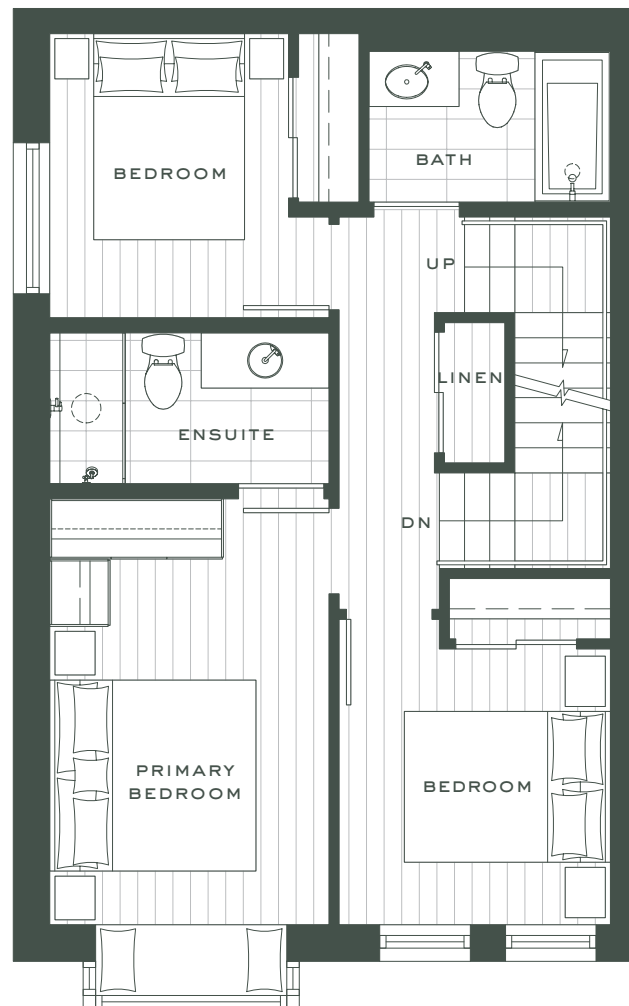

Upper - Level 3

Upper - Level 2

Main

# THE

Terrace Collection

3 Bedrooms

2.5 Bathrooms

Interior: 1,368 Sq Ft

Exterior: 456-457 Sq Ft

Additional Secured Storage

Total: 1,824-1,825 Sq Ft