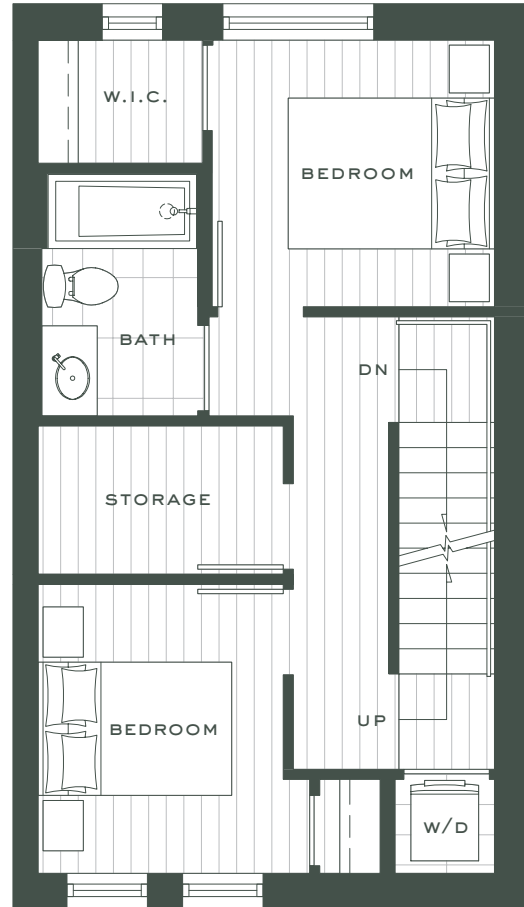

Upper - Level 3

Upper - Level 2

Main

W King Edward Ave

TH D1

Courtyard Collection

3 Bedrooms

2.5 Bathrooms

Interior: 1,239 Sq Ft

Exterior: 404 Sq Ft

Total: 1,643 Sq Ft

This is not an offering for sale. Any such offering can only be made with a disclosure statement. The developer reserves the right to make changes and modifications to the information contained herein without prior notice. Dimensions, sizes, areas, specifications layout and materials are approximate only and subject to change without notice. E.&O.E.