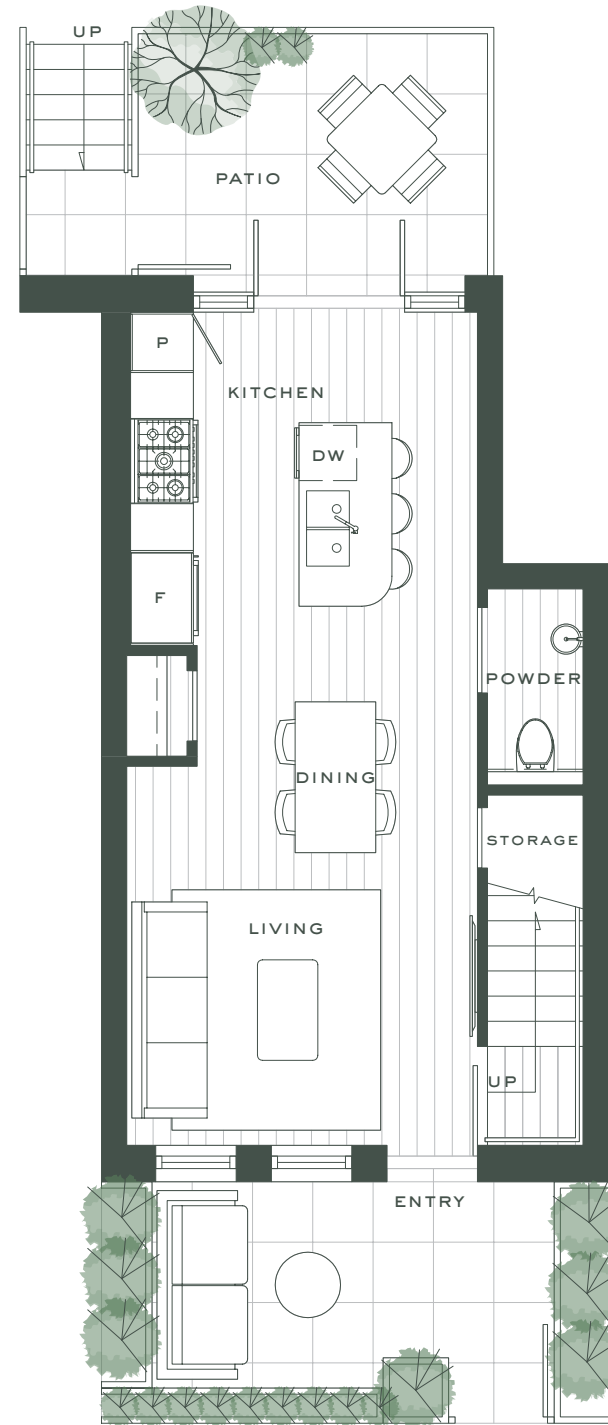

Upper - Level 3

Upper - Level 2

Main

W King Edward Ave

TH D1

Courtyard Collection

3 Bedrooms

2.5 Bathrooms

Interior: 1,239 Sq Ft

Exterior: 404 Sq Ft

Total: 1,643 Sq Ft

This is not an offering for sale. Any such offering can only be made with a disclosure statement. The developer reserves the right to make changes and modifications to the information contained herein without prior notice. Dimensions, sizes, areas, specifications layout and materials are approximate only and subject to change without notice. E.&O.E.