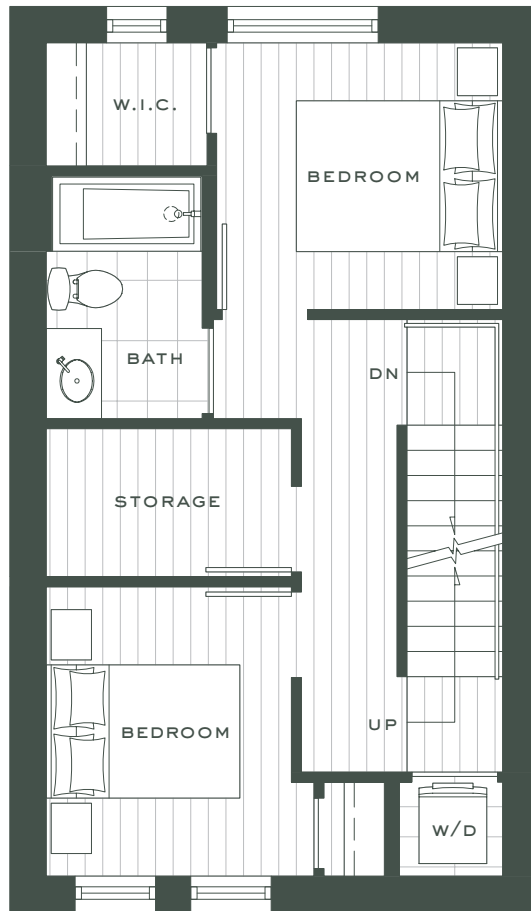

Upper - Level 3

Upper - Level 2

Main

TH D

Courtyard Collection

3 Bedrooms
2.5 Bathrooms

Interior: 1,275 Sq Ft
Exterior: 411 Sq Ft
Total: 1,686 Sq Ft

This is not an offering for sale. Any such offering can only be made with a disclosure statement. The developer reserves the right to make changes and modifications to the information contained herein without prior notice. Dimensions, sizes, areas, specifications layout and materials are approximate only and subject to change without notice. E.&O.E.