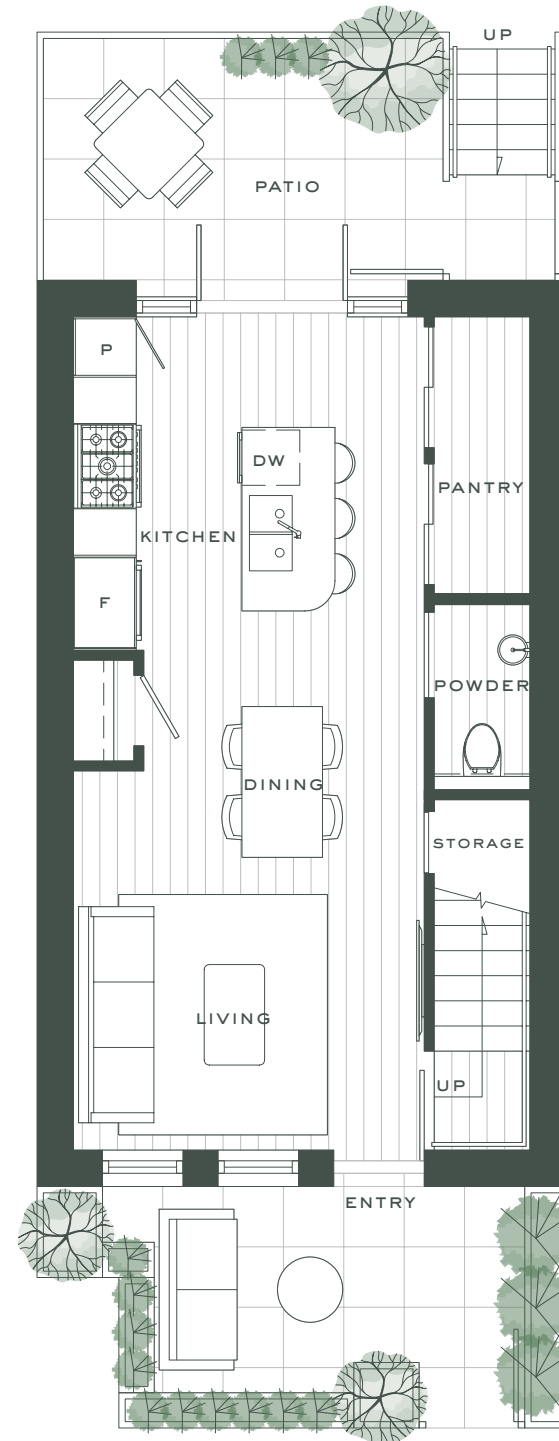

Upper - Level 3

Upper - Level 2

Main

TH D

Courtyard Collection

3 Bedrooms
2.5 Bathrooms

Interior: 1,275 Sq Ft
Exterior: 411 Sq Ft
Total: 1,686 Sq Ft

This is not an offering for sale. Any such offering can only be made with a disclosure statement. The developer reserves the right to make changes and modifications to the information contained herein without prior notice. Dimensions, sizes, areas, specifications layout and materials are approximate only and subject to change without notice. E.&O.E.