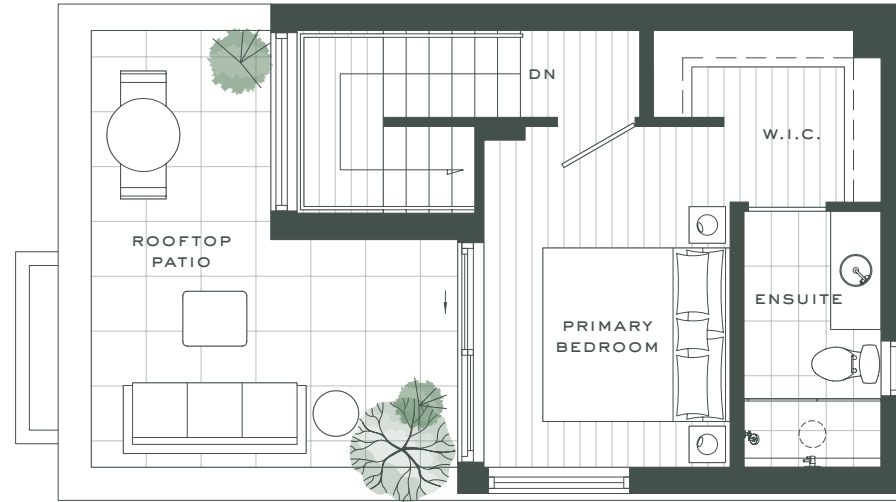

Upper - Level 2

Upper - Level 3

Lower

Main

TH A1

Columbia Collection

3 Bedrooms
2.5 Bathrooms

Interior: 1,532 Sq Ft
Exterior: 509 Sq Ft
Total: 2,041 Sq Ft