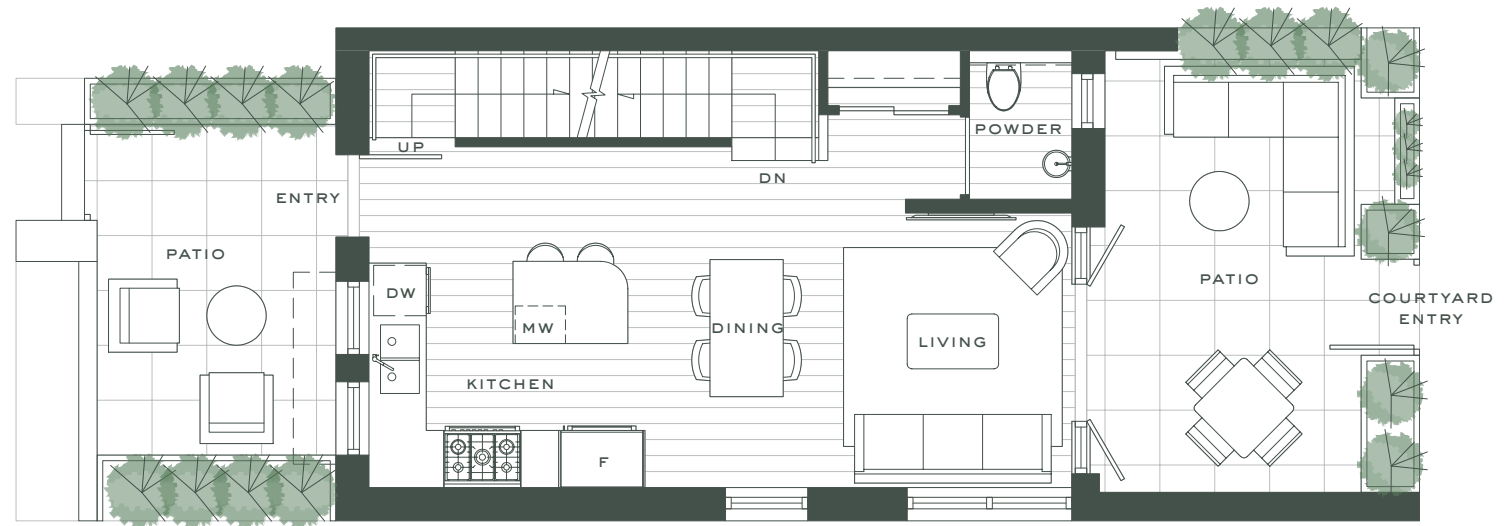

Upper - Level 2

Upper - Level 3

Lower

Main

TH A1

Columbia Collection

3 Bedrooms
2.5 Bathrooms

Interior: 1,532 Sq Ft
Exterior: 509 Sq Ft
Total: 2,041 Sq Ft