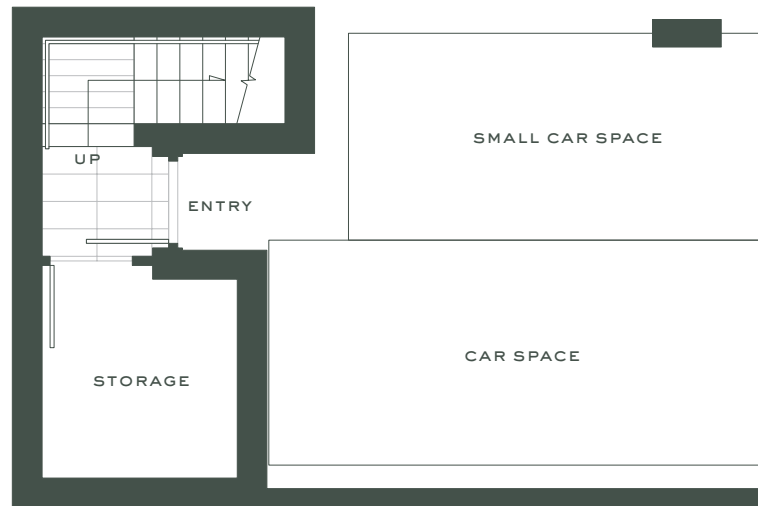

Upper - Level 2

Upper - Level 3

Lower

Main

TH A1

Columbia Collection

3 Bedrooms
2.5 Bathrooms

Interior: 1,532 Sq Ft
Exterior: 509 Sq Ft
Total: 2,041 Sq Ft