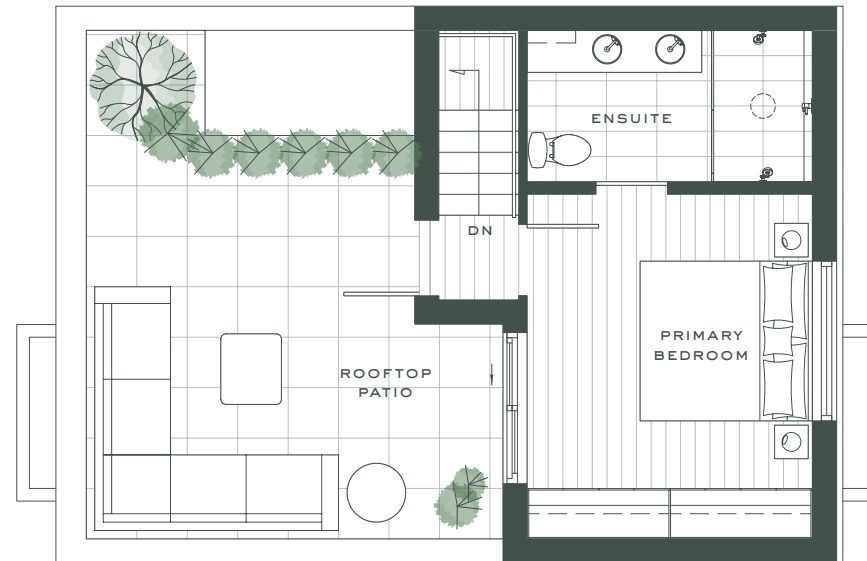

Upper - Level 2

Upper - Level 3

Lower

Main

W King Edward Ave

TH A

Columbia Collection

4 Bedrooms
3.5 Bathrooms

Interior: 1,802-1,819 Sq Ft
Exterior: 686-734 Sq Ft
Total: 2,501-2,545 Sq Ft

This is not an offering for sale. Any such offering can only be made with a disclosure statement. The developer reserves the right to make changes and modifications to the information contained herein without prior notice. Dimensions, sizes, areas, specifications layout and materials are approximate only and subject to change without notice. E.&O.E.