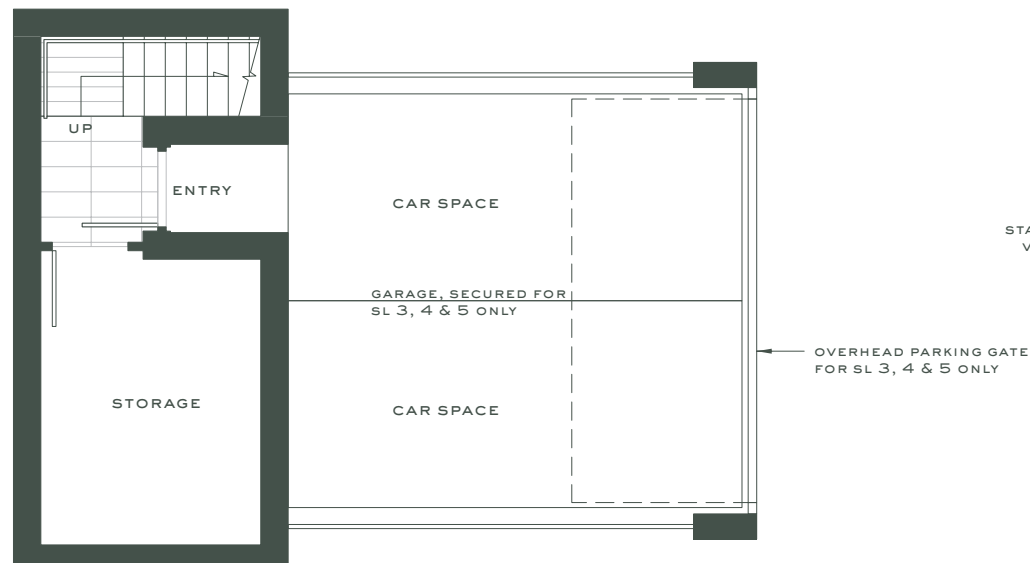

Upper - Level 2

Upper - Level 3

Lower

Main

W King Edward Ave

TH A

Columbia Collection

4 Bedrooms
3.5 Bathrooms

Interior: 1,802-1,819 Sq Ft
Exterior: 686-734 Sq Ft
Total: 2,501-2,545 Sq Ft

This is not an offering for sale. Any such offering can only be made with a disclosure statement. The developer reserves the right to make changes and modifications to the information contained herein without prior notice. Dimensions, sizes, areas, specifications layout and materials are approximate only and subject to change without notice. E.&O.E.