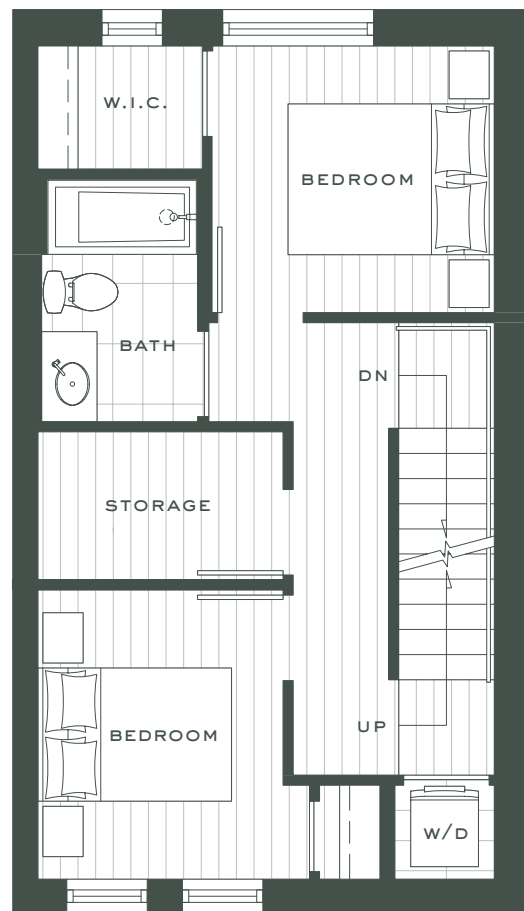

Upper - Level 3

Upper - Level 2

Main

W King Edward Ave

# TH D1

Courtyard Collection

3 Bedrooms

2.5 Bathrooms

Interior: 1,239 Sq Ft

Exterior: 404 Sq Ft

Total: 1,643 Sq Ft

This is not an offering for sale. Any such offering can only be made with a disclosure statement. The developer reserves the right to make changes and modifications to the information contained herein without prior notice. Dimensions, sizes, areas, specifications layout and materials are approximate only and subject to change without notice. E.&O.E.