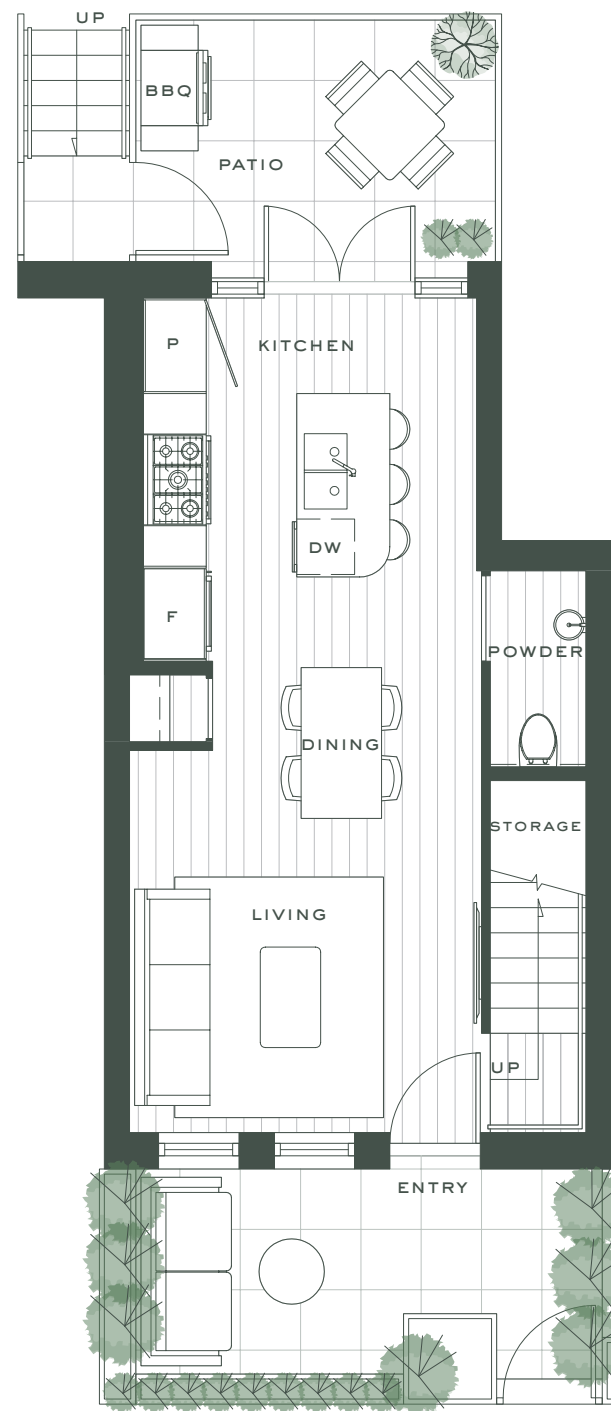

Upper - Level 3

Upper - Level 2

Main

W King Edward Ave

# TH D1

Courtyard Collection

3 Bedrooms

2.5 Bathrooms

Interior: 1,239 Sq Ft

Exterior: 404 Sq Ft

Total: 1,643 Sq Ft

This is not an offering for sale. Any such offering can only be made with a disclosure statement. The developer reserves the right to make changes and modifications to the information contained herein without prior notice. Dimensions, sizes, areas, specifications layout and materials are approximate only and subject to change without notice. E.&O.E.