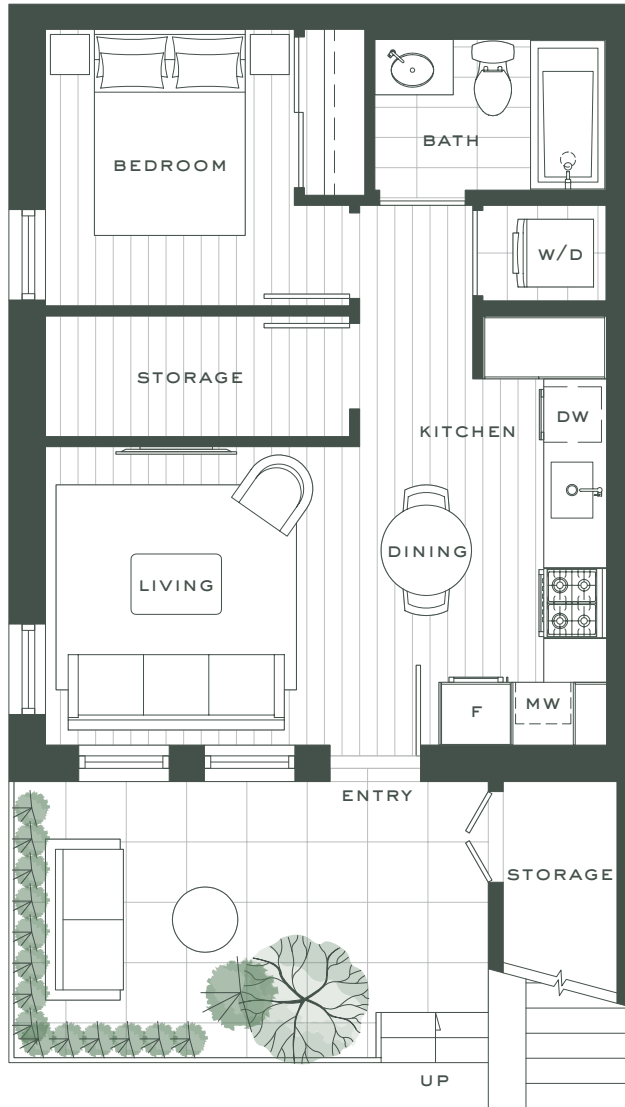

KING & COLUMBIA

C Plan

Garden Collection

1 Bedroom
1 Bathroom

Interior: 519 Sq Ft

Exterior: 140 Sq Ft

Additional Secured
Storage: 11 Sq Ft

Total: 670 Sq Ft

W King Edward Ave

The developer reserves the right to make changes and modifications to the information contained herein without prior notice. Sizes and dimensions are approximate. Renderings are artistic interpretations only. E.&O.E.