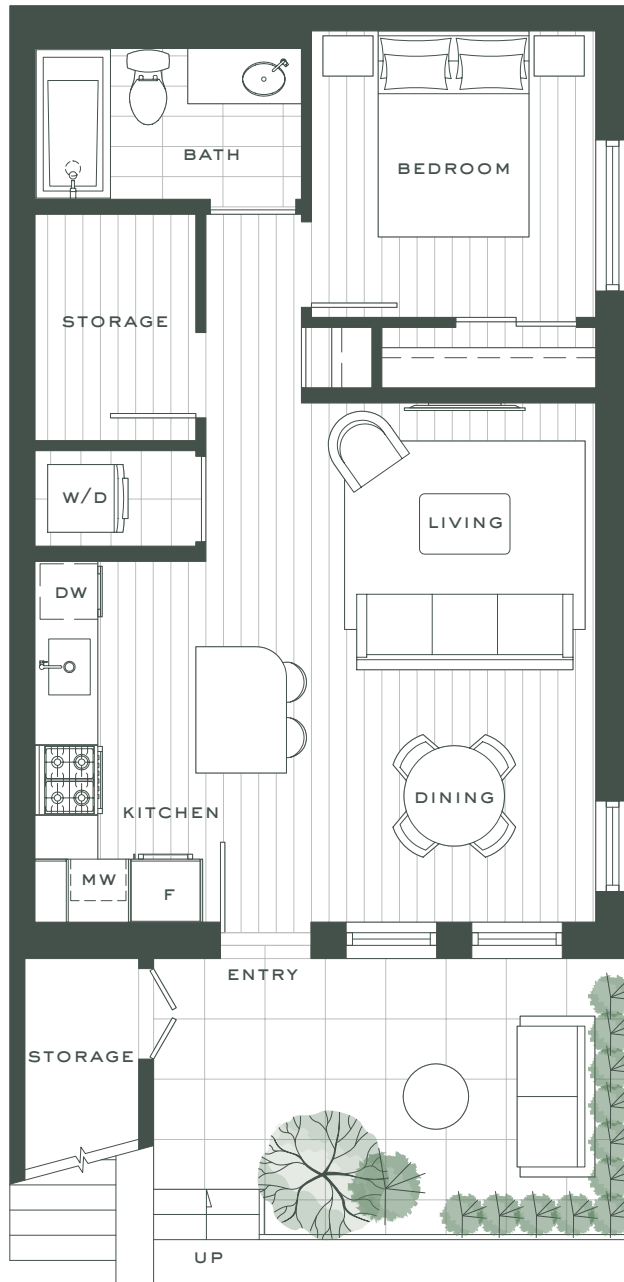

KING & COLUMBIA

B Plan

Garden Collection

1 Bedroom
1 Bathroom

Interior: 626-636 Sq Ft

Exterior: 140-176 Sq Ft

Additional Secured
Storage: 11 Sq Ft

Total: 779-823 Sq Ft

W King Edward Ave

The developer reserves the right to make changes and modifications to the information contained herein without prior notice. Sizes and dimensions are approximate. Renderings are artistic interpretations only. E.&O.E.